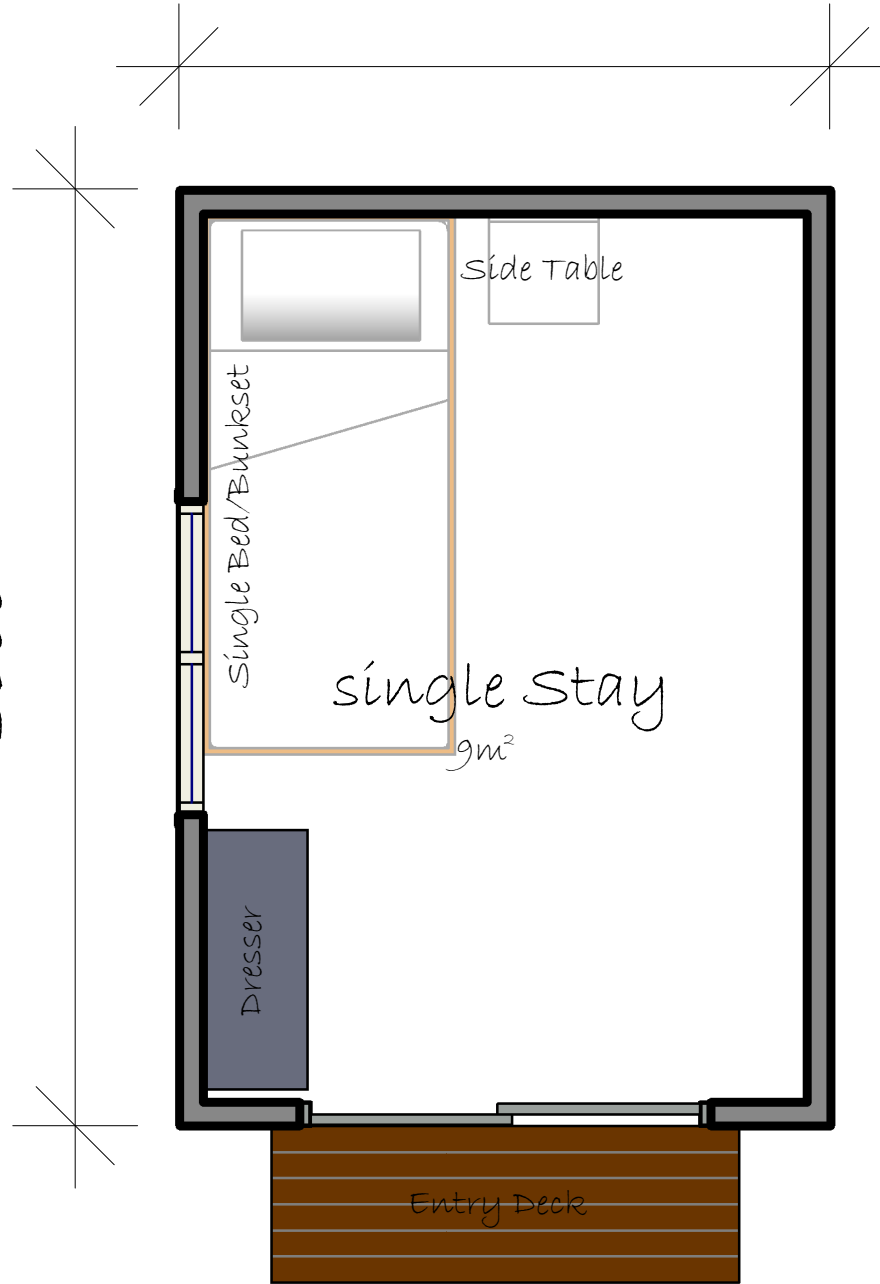

2500

3600

Side Table

Single Bed/Bunkset

single stay  
9m<sup>2</sup>

Dresser

Entry Deck